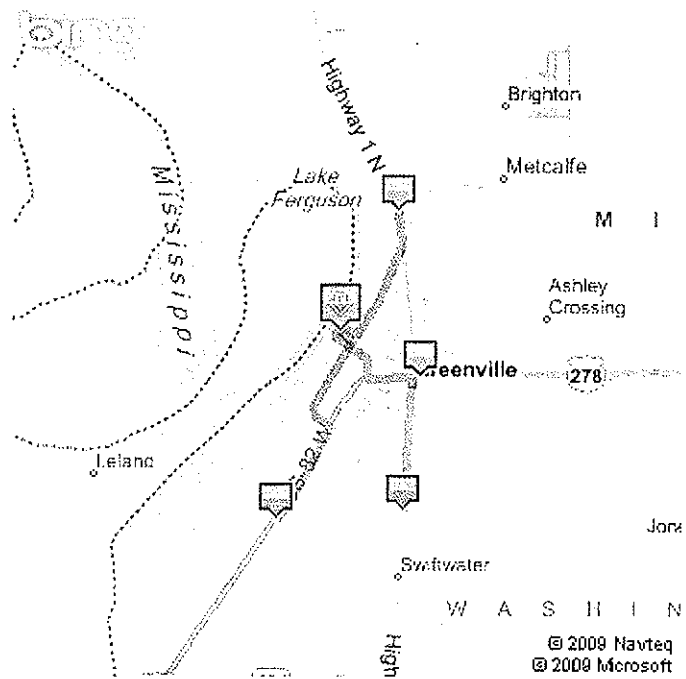

Directions To:

The Comfort Inn
137 North Walnut Street
Greenville, MS 38701
662-332-0508

Go to Bing Maps

<p>From the north (via Highway 1 N / Martin Luther King Blvd / SR-1)</p> <ol style="list-style-type: none"> 1. Bear right onto N Broadway St 2.1 mi 2. Turn right onto W Alexander St 0.3 mi 3. Turn left onto N Walnut St 0.1 mi 4. Arrive at 137 N Walnut St, Greenville, MS 38701 	<p>From the south (via Martin Luther King Blvd N / SR-1)</p> <ol style="list-style-type: none"> 1. Turn left onto US-82 West / US-278 West 1.0 mi 2. Turn right onto S Main St 0.4 mi 3. Road name changes to Main St 0.8 mi 4. Turn right onto S Walnut St 0.1 mi 5. Road name changes to N Walnut St 0.1 mi 6. Arrive at 137 N Walnut St, Greenville, MS 38701
<p>From the east (via US-82 E W / US-82 / US-278)</p> <ol style="list-style-type: none"> 1. Turn right onto S Main St 0.4 mi 2. Road name changes to Main St 0.8 mi 3. Turn right onto S Walnut St 0.1 mi 4. Road name changes to N Walnut St 0.1 mi 5. Arrive at 137 N Walnut St, Greenville, MS 38701 	<p>From the west (via US-82 W E / US-82 E / US-278)</p> <ol style="list-style-type: none"> 1. Turn left onto Reed Rd 0.5 mi 2. Road name changes to S Broadway St 1.7 mi 3. Turn left onto Washington Ave 0.4 mi 4. Turn right onto N Walnut St 0.1 mi 5. Arrive at 137 N Walnut St, Greenville, MS 38701